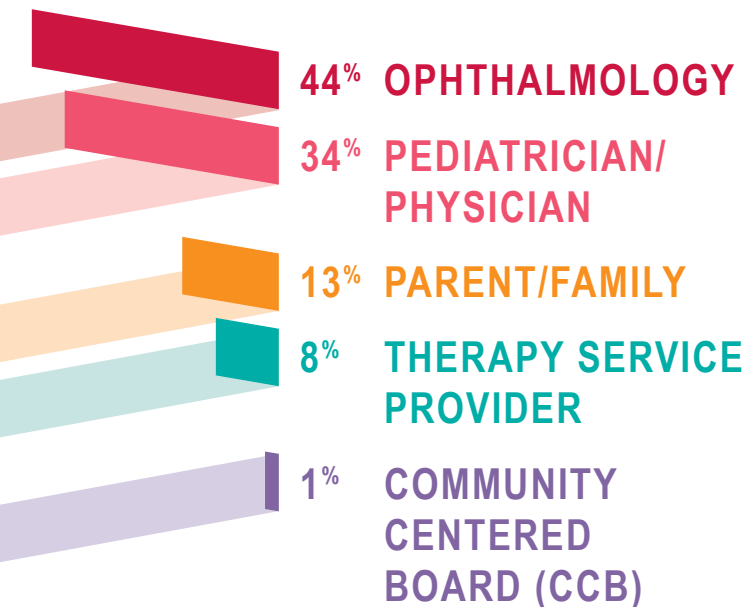

# DONORS

Pam and Jim Crowe at Anchor's Sunset in the Country, September 2019

Lacey and Zach Abote at Anchor's ForeSight Golf Classic, June 2019

## REFERRAL SOURCE BY CATEGORY

### DONOR *Highlight*

“After years of supporting the same schools and charities, we were looking for something different in our community that served children. We were moved to become major supporters of Anchor Center after visiting their incredible facility and learning about its unique mission. There is nothing else like it in Colorado for these special children! We were also able to grow our charitable impact via the 50% Colorado Child Care Tax Credit, which allowed us to essentially double our donation capacity and stretch it even further. We would encourage anyone who is curious to learn more about Anchor Center to show up and visit. There is no doubt in our minds that you will leave inspired to support their work—just as we were!”